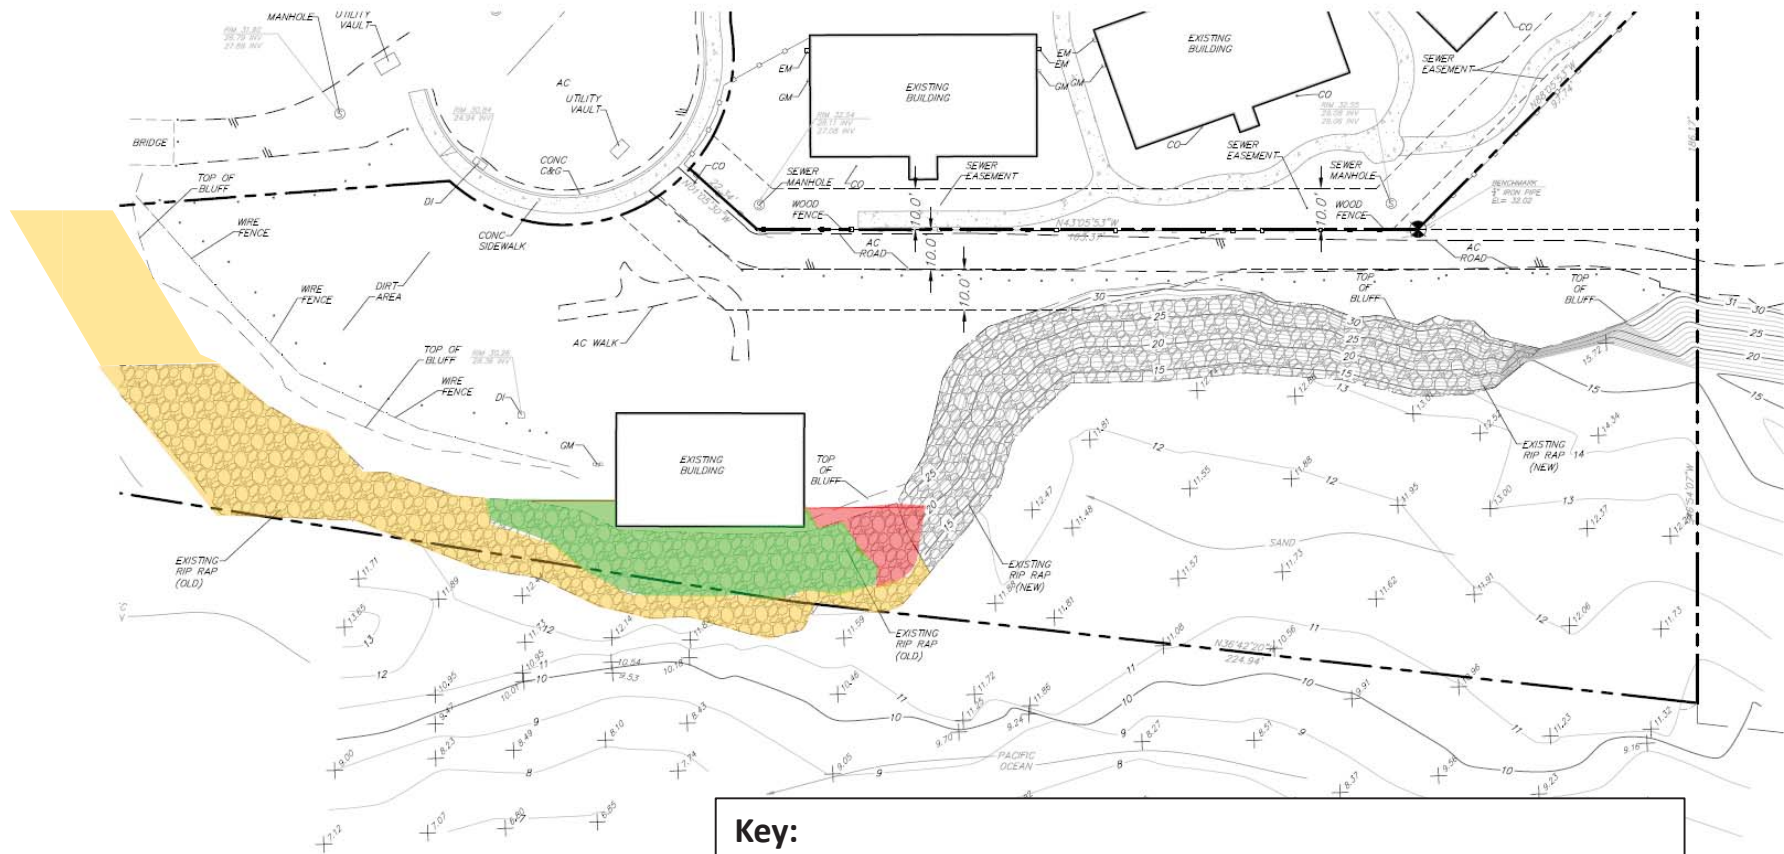

View Looking Northeast

Casa Mira Condominiums

Arroyo De En Medio

California Coastal Trail

Unpermitted Riprap

2 Mirada Apartments

Project Site

Approximate Boundaries of Riprap On-Site as of 12/15/17

Key:

- Unpermitted Riprap Installed in 1977/1978
- Unpermitted Riprap Added between 1983 and 1990
- Riprap Present before CDP Requirements Commenced